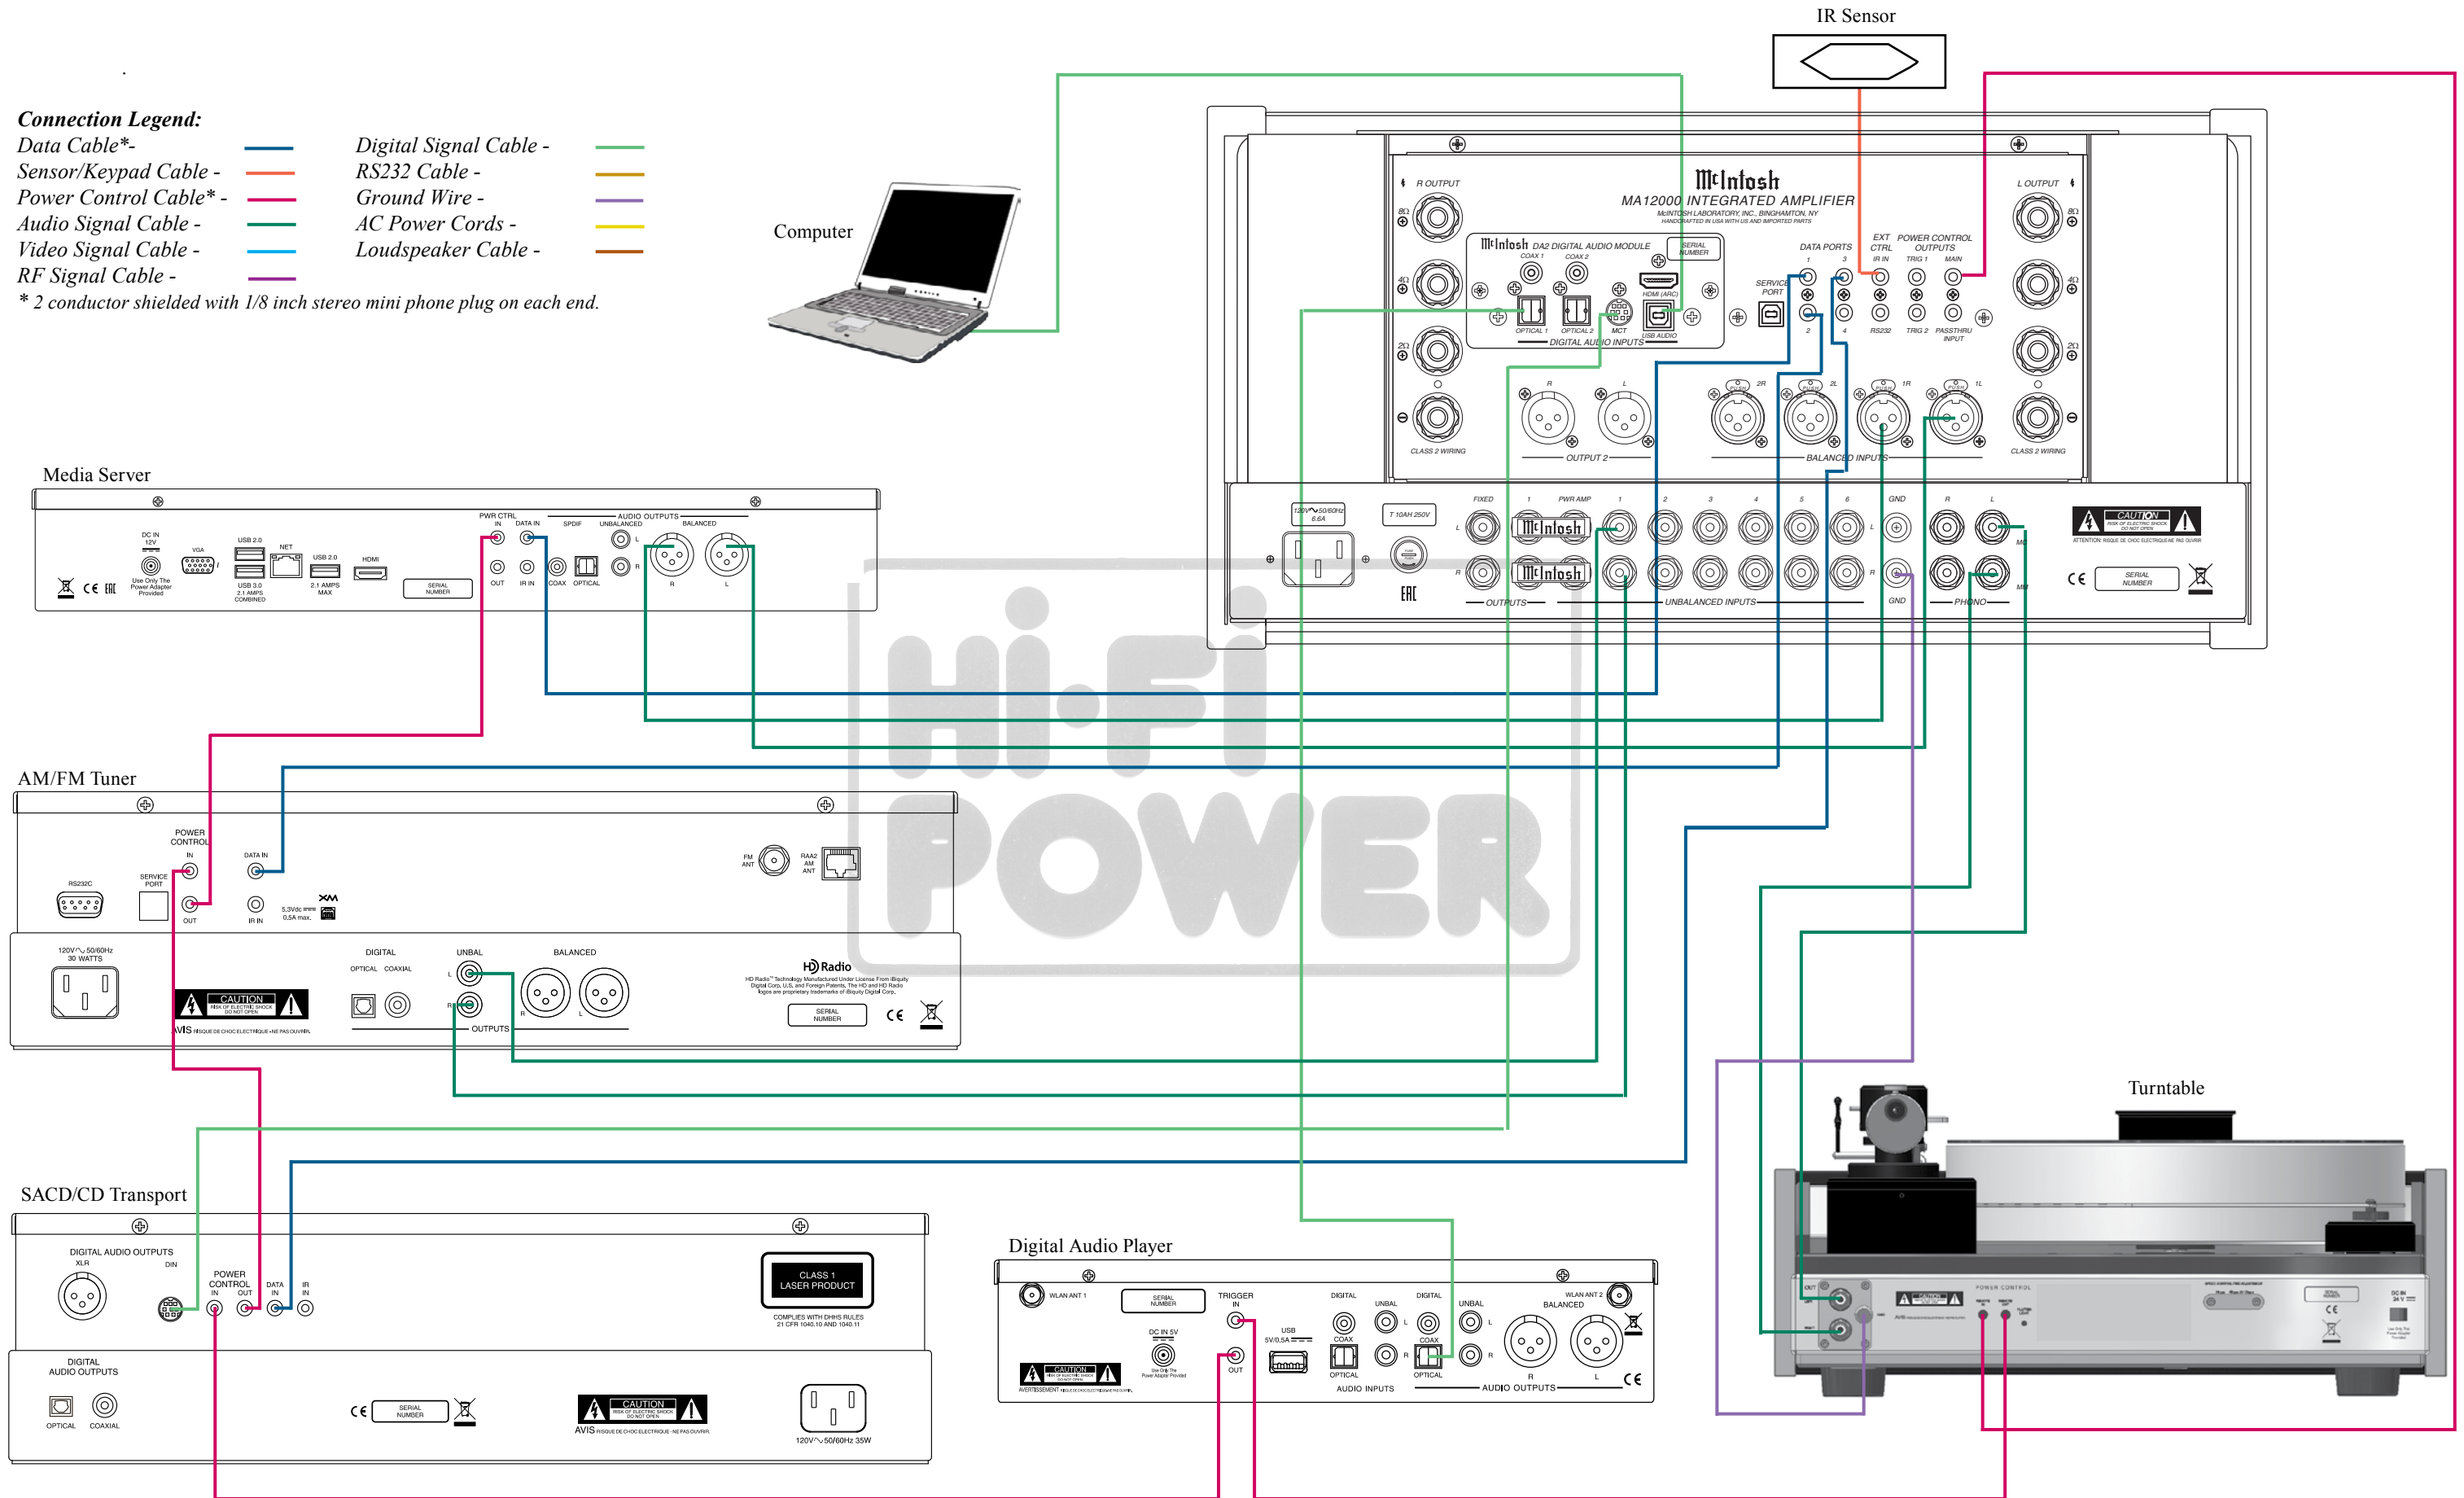

Connection Legend:

- Data Cable* - — Digital Signal Cable - —
 - Sensor/Keypad Cable - — RS232 Cable - —
 - Power Control Cable* - — Ground Wire - —
 - Audio Signal Cable - — AC Power Cords - —
 - Video Signal Cable - — Loudspeaker Cable - —
 - RF Signal Cable - —
- * 2 conductor shielded with 1/8 inch stereo mini phone plug on each end.