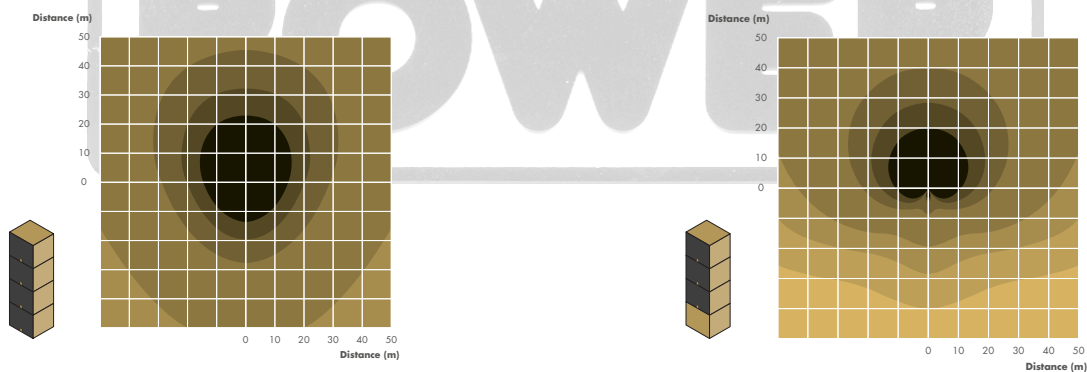

SB 18 SUBWOOFER

Description	Compact subwoofer: 1 x 18" amplified by LA4X / LA8 / LA12X
Low frequency limit (-10 dB)	32 Hz ([SB18_100])
Maximum SPL¹	138 dB ([SB18_100])
Nominal directivity	Standard or cardioid configurations
Transducers	1 x 18" cone driver
Acoustical load	Bass-reflex, L-Vents
Nominal impedance	8 Ω
Connectors	IN: 1 x 4-point speakON LINK: 1 x 4-point speakON
Rigging and handling	Flush-fitting four-point rigging system 1 x 35 mm pole mount socket 4 handles, 8 protective corner stops
Weight (net)	52 kg / 115 lb
Cabinet	Premium grade Baltic beech and birch plywood
Front	Coated steel grill Acoustically neutral 3D fabric
Rigging components	High grade steel with anti-corrosion coating
Finish	Dark grey brown Pantone 426 C
IP	IP55

OMNI / RADIO
SUBWOOFER

L-VENTS

¹ Peak level at 1 m under half space conditions using pink noise with crest factor 4 (preset specified in brackets).

ISOCONTOUR

► SPL mapping of a block of four SB18 in standard (left) and cardioid (right) arrangements, using surfaces of equal sound pressure with three dB step colored scale.

DIMENSIONS