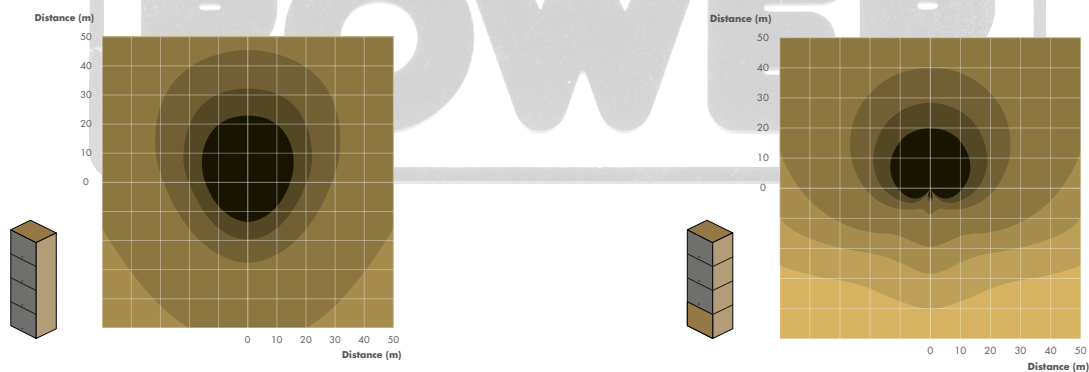

SB 15m SUBWOOFER

Description	High power compact subwoofer: 1 x 15" amplified by LA2Xi / LA4X / LA8 / LA12X
Usable bandwidth (-10 dB)	40 Hz - 100 Hz ([SB15_100])
Maximum SPL¹	137 dB ([SB15_100])
Nominal directivity	Standard or cardioid configurations
Transducers	1 x 15" cone driver
Acoustical load	Bass-reflex, L-Vents
Nominal impedance	8 Ω
Connectors	IN: 1 x 4-point speakON LINK: 1 x 4-point speakON
Rigging and handling	2 coupling bars and 2 locking tabs 1 pole mount - 35 mm 2 handles
Weight (net)	36 kg / 79.4 lb
Cabinet	Premium grade Baltic birch plywood
Front	Coated steel grill Acoustically neutral 3D fabric
Rigging components	High grade steel with anti-corrosion coating
Finish	Dark grey brown Pantone 426 C pure white RAL 9010 custom RAL code on special order
IP	IP55

¹ Peak level at 1 m under half space conditions using pink noise with crest factor 4 (preset specified in brackets).

ISOCONTOUR

► SPL mapping of a block of four SB15m in standard (left) and cardioid (right) arrangements, using surfaces of equal sound pressure with three dB step colored scale.

DIMENSIONS