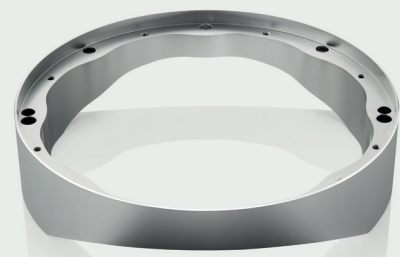

### 803 D4

Our most compact headed model brings all of the technical advantages of a dedicated midrange enclosure to a smaller footprint that's easily accommodated in any home. Small doesn't mean compromised, either: 803 D4 still bristles with technical innovation throughout.

### Biomimetic Suspension

Our all-new Biomimetic Suspension revolutionises midrange cone performance by greatly reducing the unwanted air pressure and coloration that a conventional fabric spider can generate. The result? Midrange transparency you wouldn't believe possible.

### Aluminium bass pods

803 D4 mounts two Aerofoil bass cones in aluminium bass pods, each of which is clamped into an internal aluminium plate fixed to the stiffest part of its cabinet. Formed as single pieces of metal, these structures provide the perfect location for clean, accurate bass.

### Technical features

Diamond tweeter  
Solid body Tweeter-on-Top  
Continuum cone FST™  
Anti-Resonance plug  
Biomimetic Suspension  
Turbine Head  
Matrix™  
Aerofoil cone bass units  
Flowport™