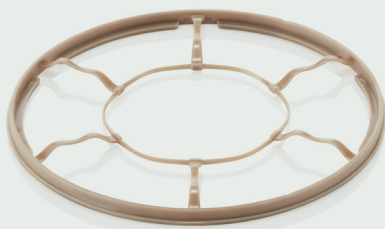

### 803 D4

Our most compact headed model brings all of the technical advantages of a dedicated midrange enclosure to a smaller footprint that's easily accommodated in any home. Small doesn't mean compromised, either: 803 D4 still bristles with technical innovation throughout.

### Biomimetic Suspension

Our all-new Biomimetic Suspension revolutionises midrange cone performance by greatly reducing the unwanted air pressure and coloration that a conventional fabric spider can generate. The result? Midrange transparency you wouldn't believe possible.

### Aluminium bass pods

803 D4 mounts two Aerofoil bass cones in aluminium bass pods, each of which is clamped into an internal aluminium plate fixed to the stiffest part of its cabinet. Formed as single pieces of metal, these structures provide the perfect location for clean, accurate bass.