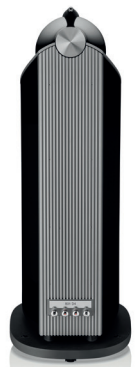

Turbine Head

Our all-aluminium Turbine Head is a phenomenally stiff and inert housing for the crucial midrange cone, carefully damped to avoid unwanted resonances and decoupled from both the bass enclosure and the tweeter body. The result? The most realistic midrange sound yet.

Matrix™

Every model in the new 800 Series Diamond benefits from an upgraded Matrix design. Aluminium reinforced interlocking panels brace the speaker's cabinet walls in all directions, reducing resonance and creating a more believable soundstage.

801 D4

Technical features

Diamond tweeter
Solid body Tweeter-on-Top
Continuum cone FST™
Anti-Resonance plug
Biomimetic Suspension
Turbine Head
Matrix™
Aerofoil cone bass units
Flowport™

Description

3-way vented-box system