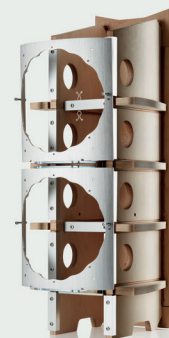

Turbine Head

Our all-aluminium Turbine Head is a phenomenally stiff and inert housing for the crucial midrange cone, carefully damped to avoid unwanted resonances and decoupled from both the bass enclosure and the tweeter body. The result? The most realistic midrange sound yet.

Matrix™

Every model in the new 800 Series Diamond benefits from an upgraded Matrix design. Aluminium reinforced interlocking panels brace the speaker's cabinet walls in all directions, reducing resonance and creating a more believable soundstage.

801 D4

Technical features

Diamond tweeter
Solid body Tweeter-on-Top
Continuum cone FST™
Anti-Resonance plug
Biomimetic Suspension
Turbine Head
Matrix™
Aerofoil cone bass units
Flowport™

Description

3-way vented-box system