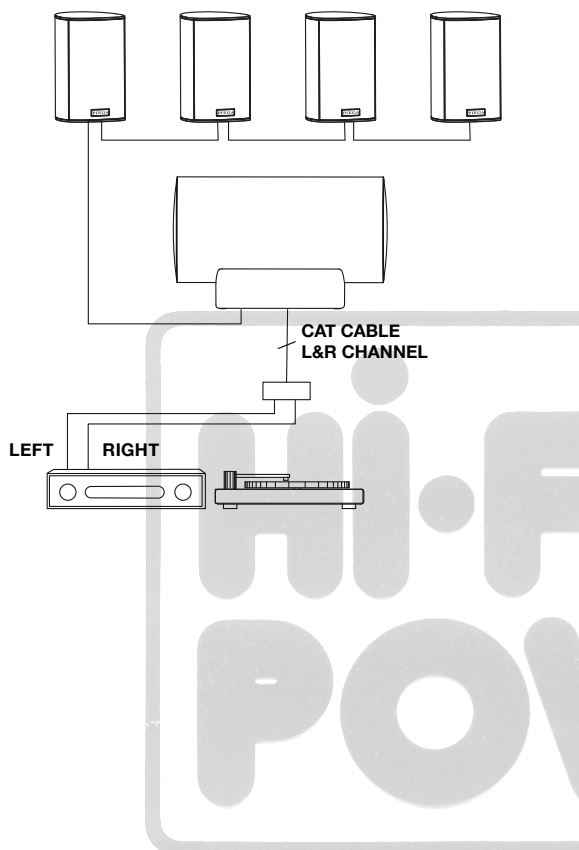

Digital Connection (optical or coaxial)

Alternatively, you can establish a digital connection. Use an optical or coaxial cable to connect your speakers with your TV. The external IR-receiver allows you to use your TV remote control to adjust the volume.

ALL FEATURES IN DETAIL

ADVANCED FEATURES

In addition to Plug & Play simplicity, the new Ace Wireless series is rich with additional features for tech enthusiasts:

Analog connection

Our Ace Wireless loudspeakers* have a balanced stereo input and output. Is your living space quite roomy or do you own a restaurant that you'd like to equip with the perfect sound? Then you can rely on good old analog technology for the installation and still get the very best, balanced signal quality. This setup offers remarkable acoustics and fewer sources of interference, which is why this technique has been used by professionals for decades. The speakers can be connected without interference even over long distances. The connectors (RJ45) in combination with standard network cables (CAT) form the basis for a simple, cost-effective, yet high-quality wiring method. The additional loop through output at the speaker terminal further supports a quick daisy-chain setup.