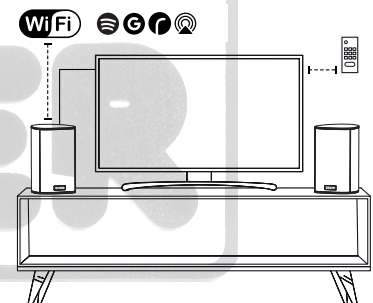

TV INTEGRATION

Wire your Ace speakers to your TV – or connect them wirelessly with any WiSA certified component.

HDMI eARC

Ace Wireless is equipped with the highest standards of audio transmission. HDMI eARC enables you to transmit the original full resolution audio signal in hi-res quality from your TV to the speakers. Simply use an HDMI cable to connect your TV and use your TV-remote to adjust the sound volume.

WiSA

If your TV is WiSA certified, you can establish a wireless connection with your TV. WiSA additionally supports a multichannel setup for your home cinema with up to 7.1 channel sound. Our specialist dealers will be happy to advise on the best configuration for your home.

Digital Connection (optical or coaxial)

Alternatively, you can establish a digital connection. Use an optical or coaxial cable to connect your speakers with your TV. The external IR-receiver allows you to use your TV remote control to adjust the volume.