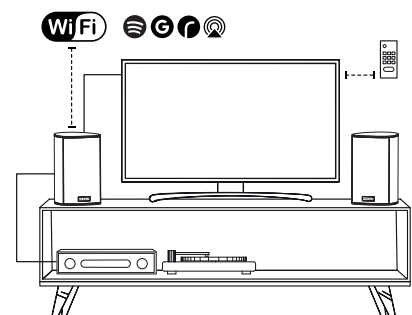

TV INTEGRATION

Wire your Ace speakers to your TV – or connect them wirelessly with any WiSA certified component.

HDMI eARC

Ace Wireless is equipped with the highest standards of audio transmission. HDMI eARC enables you to transmit the original full resolution audio signal in hi-res quality from your TV to the speakers. Simply use an HDMI cable to connect your TV and use your TV-remote to adjust the sound volume.

WiSA

If your TV is WiSA certified, you can establish a wireless connection with your TV. WiSA additionally supports a multichannel setup for your home cinema with up to 7.1 channel sound. Our specialist dealers will be happy to advise on the best configuration for your home.

Digital Connection (optical or coaxial)

Alternatively, you can establish a digital connection. Use an optical or coaxial cable to connect your speakers with your TV. The external IR-receiver allows you to use your TV remote control to adjust the volume.