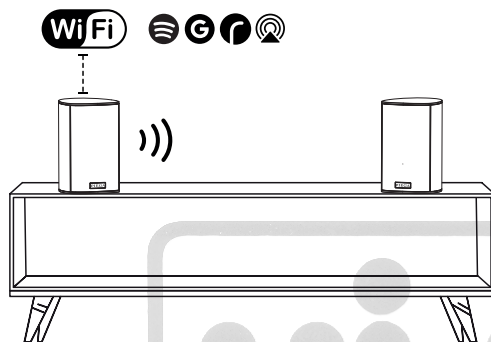

ALL FEATURES IN DETAIL

ALL-IN-ONE

Thanks to the pre-integrated streaming clients you can listen to your favourite songs at the touch of a button without compromising on first-class sound quality. Ace Wireless is easy and convenient to use via mobile, tablet or TV.