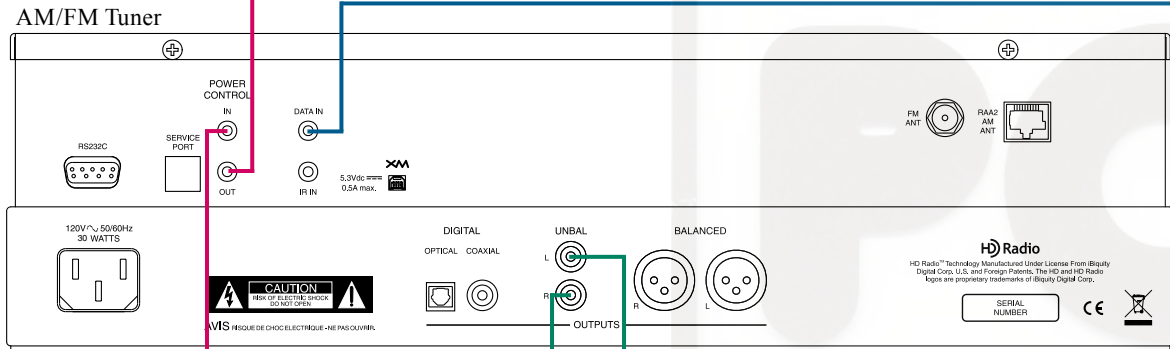

Note: Refer to the MA9000 Owner's Manual page 8 for additional connection information.

Connection Legend:

- Data Cable* - — Digital Signal Cable - —
 - Sensor/Keypad Cable - — RS232 Cable - —
 - Power Control Cable* - — Ground Wire - —
 - Audio Signal Cable - — AC Power Cords - —
 - Video Signal Cable - — Loudspeaker Cable - —
 - RF Signal Cable - —
- * 2 conductor shielded with 1/8 inch stereo mini phone plug on each end.

Note: Refer to the MA9000 Owner's Manual pages 10 thru 12 for additional connection information.

Connection Legend:

- Data Cable* - — Digital Signal Cable - —
 - Sensor/Keypad Cable - — RS232 Cable - —
 - Power Control Cable* - — Ground Wire - —
 - Audio Signal Cable - — AC Power Cords - —
 - Video Signal Cable - — Loudspeaker Cable - —
 - RF Signal Cable - —
- * 2 conductor shielded with 1/8 inch stereo mini phone plug on each end.