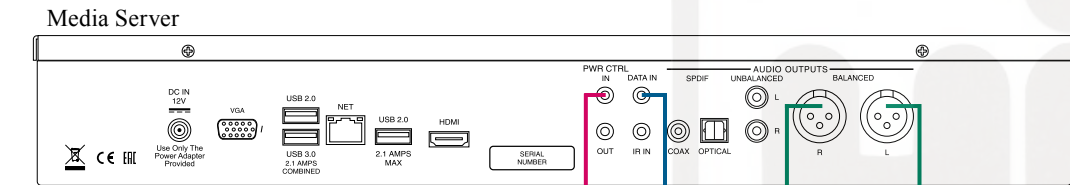

Note: Refer to the MA9000 Owner's Manual page 8 for additional connection information.

Connection Legend:

- Data Cable* - — Digital Signal Cable - —
 - Sensor/Keypad Cable - — RS232 Cable - —
 - Power Control Cable* - — Ground Wire - —
 - Audio Signal Cable - — AC Power Cords - —
 - Video Signal Cable - — Loudspeaker Cable - —
 - RF Signal Cable - —
- * 2 conductor shielded with 1/8 inch stereo mini phone plug on each end.

Note: Refer to the MA9000 Owner's Manual pages 10 thru 12 for additional connection information.

Connection Legend:

- Data Cable* - — Digital Signal Cable - —
 - Sensor/Keypad Cable - — RS232 Cable - —
 - Power Control Cable* - — Ground Wire - —
 - Audio Signal Cable - — AC Power Cords - —
 - Video Signal Cable - — Loudspeaker Cable - —
 - RF Signal Cable - —
- * 2 conductor shielded with 1/8 inch stereo mini phone plug on each end.