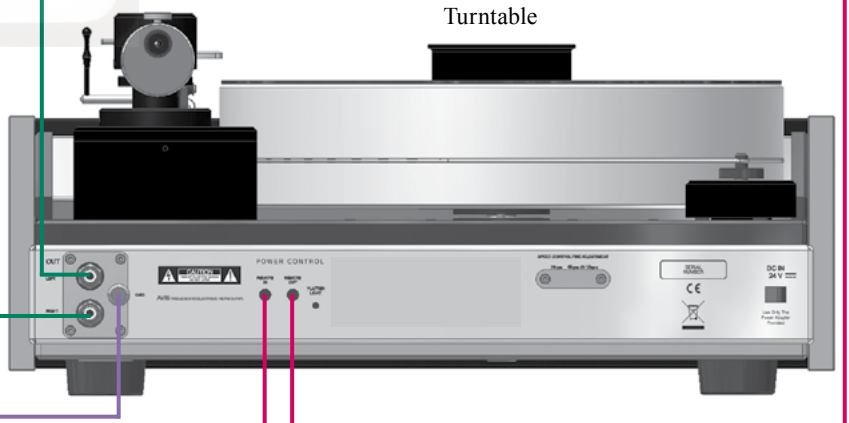

Note: Refer to the MA9000 Owner's Manual page 8 for additional connection information.

Connection Legend:

- Data Cable* - — Digital Signal Cable - —
 - Sensor/Keypad Cable - — RS232 Cable - —
 - Power Control Cable* - — Ground Wire - —
 - Audio Signal Cable - — AC Power Cords - —
 - Video Signal Cable - — Loudspeaker Cable - —
 - RF Signal Cable - —
- * 2 conductor shielded with 1/8 inch stereo mini phone plug on each end.

Note: Refer to the MA9000 Owner's Manual pages 10 thru 12 for additional connection information.

Connection Legend:

- Data Cable* - — Digital Signal Cable - —
 - Sensor/Keypad Cable - — RS232 Cable - —
 - Power Control Cable* - — Ground Wire - —
 - Audio Signal Cable - — AC Power Cords - —
 - Video Signal Cable - — Loudspeaker Cable - —
 - RF Signal Cable - —
- * 2 conductor shielded with 1/8 inch stereo mini phone plug on each end.