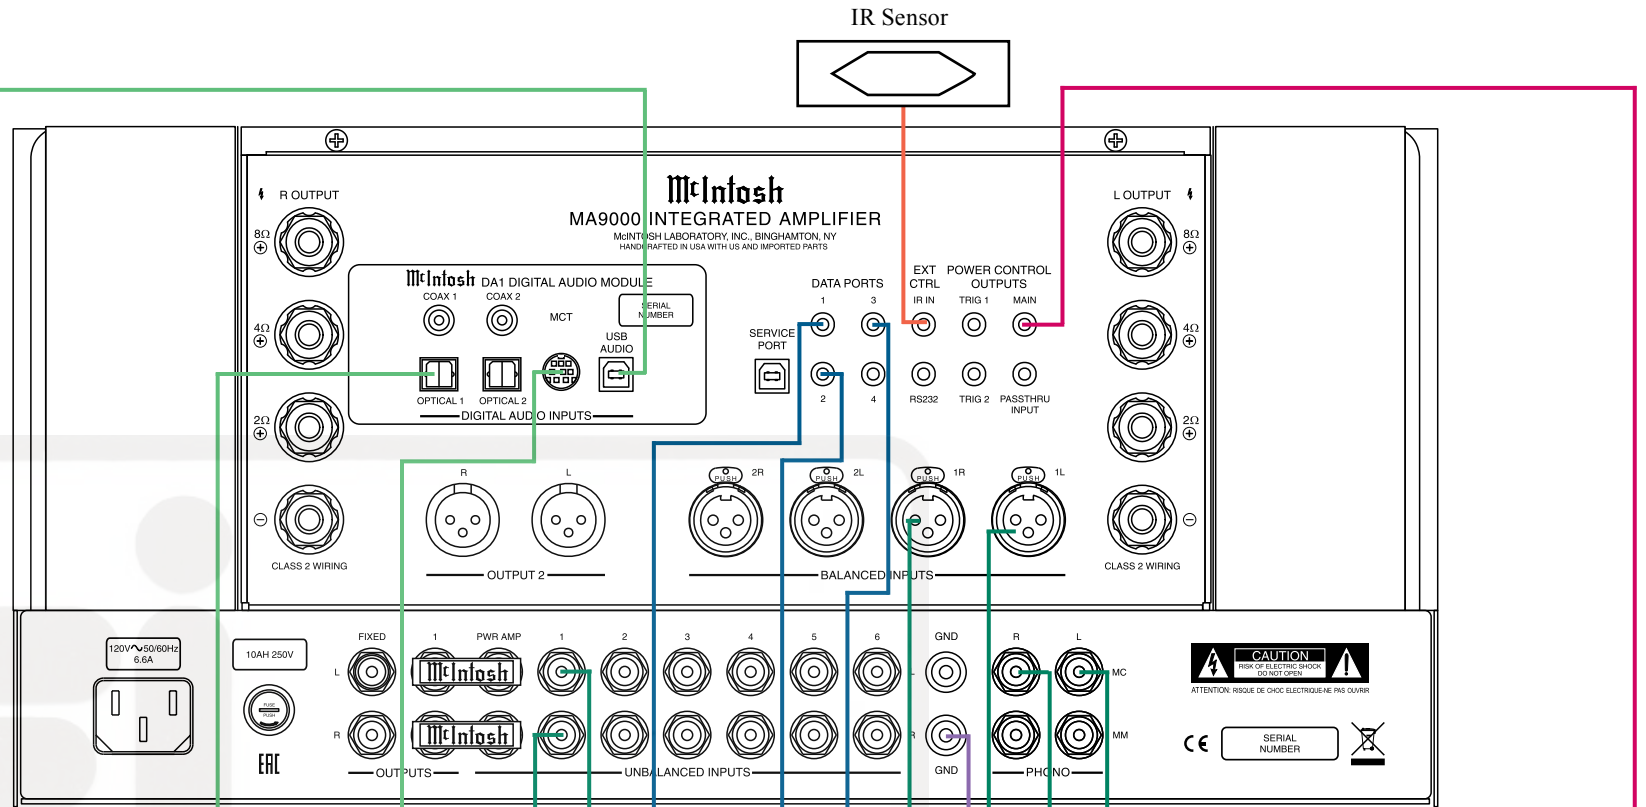

Note: Refer to the MA9000 Owner's Manual page 8 for additional connection information.

Connection Legend:

- Data Cable* - — Digital Signal Cable - —
 - Sensor/Keypad Cable - — RS232 Cable - —
 - Power Control Cable* - — Ground Wire - —
 - Audio Signal Cable - — AC Power Cords - —
 - Video Signal Cable - — Loudspeaker Cable - —
 - RF Signal Cable - —
- * 2 conductor shielded with 1/8 inch stereo mini phone plug on each end.

Note: Refer to the MA9000 Owner's Manual pages 10 thru 12 for additional connection information.

Connection Legend:

- Data Cable* - — Digital Signal Cable - —
 - Sensor/Keypad Cable - — RS232 Cable - —
 - Power Control Cable* - — Ground Wire - —
 - Audio Signal Cable - — AC Power Cords - —
 - Video Signal Cable - — Loudspeaker Cable - —
 - RF Signal Cable - —
- * 2 conductor shielded with 1/8 inch stereo mini phone plug on each end.