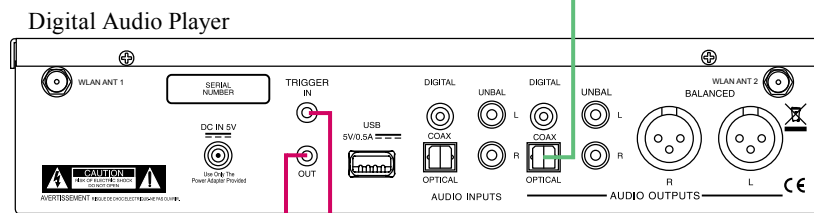

Note: Refer to the MA9000 Owner's Manual page 8 for additional connection information.

Connection Legend:

- Data Cable* - — Digital Signal Cable - —
 - Sensor/Keypad Cable - — RS232 Cable - —
 - Power Control Cable* - — Ground Wire - —
 - Audio Signal Cable - — AC Power Cords - —
 - Video Signal Cable - — Loudspeaker Cable - —
 - RF Signal Cable - —
- * 2 conductor shielded with 1/8 inch stereo mini phone plug on each end.

Note: Refer to the MA9000 Owner's Manual pages 10 thru 12 for additional connection information.

Connection Legend:

- Data Cable* - — Digital Signal Cable - —
 - Sensor/Keypad Cable - — RS232 Cable - —
 - Power Control Cable* - — Ground Wire - —
 - Audio Signal Cable - — AC Power Cords - —
 - Video Signal Cable - — Loudspeaker Cable - —
 - RF Signal Cable - —
- * 2 conductor shielded with 1/8 inch stereo mini phone plug on each end.