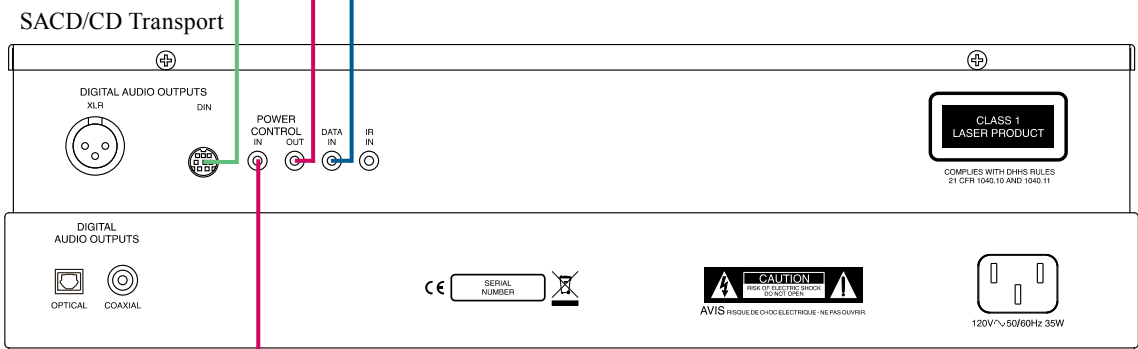

Note: Refer to the MA9000 Owner's Manual page 8 for additional connection information.

Connection Legend:

- Data Cable* - — Digital Signal Cable - —
 - Sensor/Keypad Cable - — RS232 Cable - —
 - Power Control Cable* - — Ground Wire - —
 - Audio Signal Cable - — AC Power Cords - —
 - Video Signal Cable - — Loudspeaker Cable - —
 - RF Signal Cable - —
- * 2 conductor shielded with 1/8 inch stereo mini phone plug on each end.

Note: Refer to the MA9000 Owner's Manual pages 10 thru 12 for additional connection information.

Connection Legend:

- Data Cable* - — Digital Signal Cable - —
 - Sensor/Keypad Cable - — RS232 Cable - —
 - Power Control Cable* - — Ground Wire - —
 - Audio Signal Cable - — AC Power Cords - —
 - Video Signal Cable - — Loudspeaker Cable - —
 - RF Signal Cable - —
- * 2 conductor shielded with 1/8 inch stereo mini phone plug on each end.